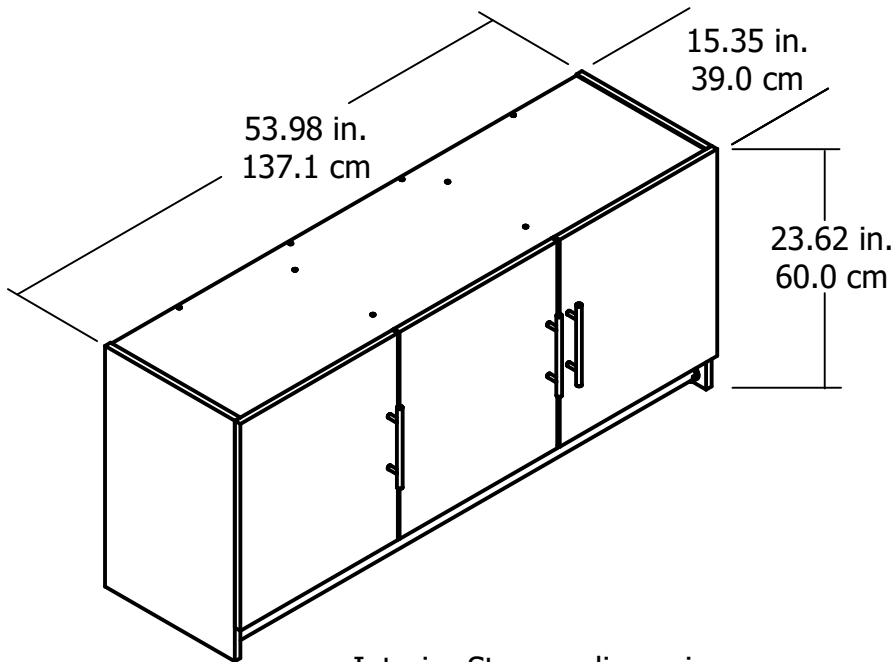

1275

Interior Storage dimensions:
(2) storage spaces (adjustable heights)
17.4 in. (44.2 cm) W
18.8 in. (47.8 cm) H
13.5 in. (34.2 cm) D

2.55 cubic feet each storage area

Wood Breakdown: 94%
Total storage: 7.65 cubic feet

Overall Product Size:
53.98"W x 15.35"D x 23.62"H
137.1cm W x 39.0cm D x 60.0cm H

Maximum Weight Capacities
Unit Weight: 77 lbs. (34.9 kg)