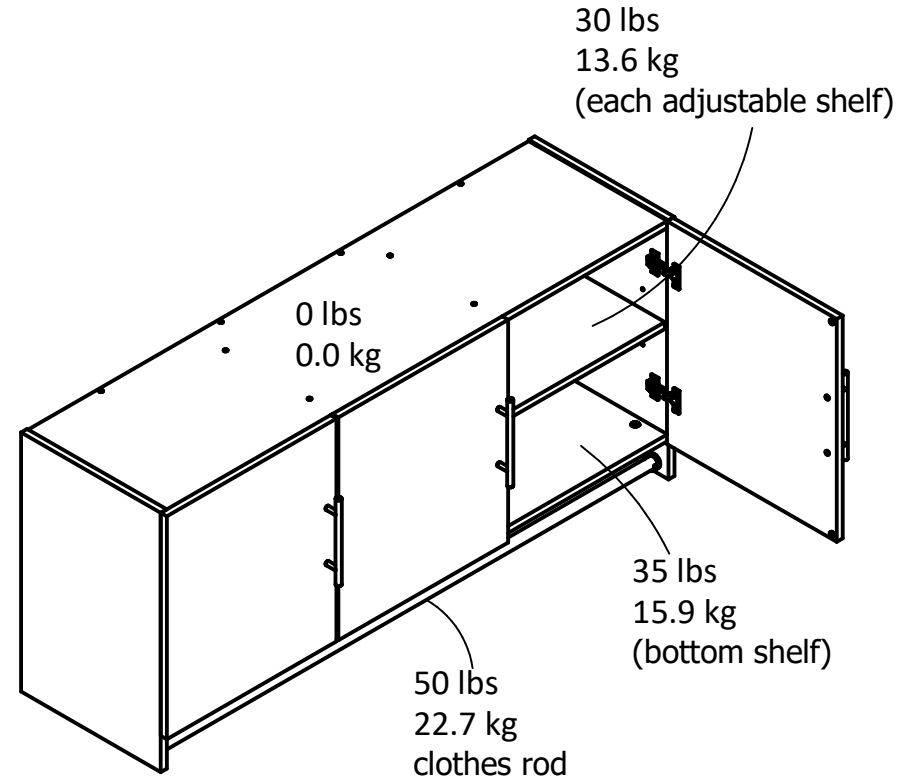

1275

Interior Storage dimensions:
(2) storage spaces (adjustable heights)
17.4 in. (44.2 cm) W
18.8 in. (47.8 cm) H
13.5 in. (34.2 cm) D

2.55 cubic feet each storage area

Wood Breakdown: 94%
Total storage: 7.65 cubic feet

Overall Product Size:
53.98"W x 15.35"D x 23.62"H
137.1cm W x 39.0cm D x 60.0cm H

Maximum Weight Capacities
Unit Weight: 77 lbs. (34.9 kg)